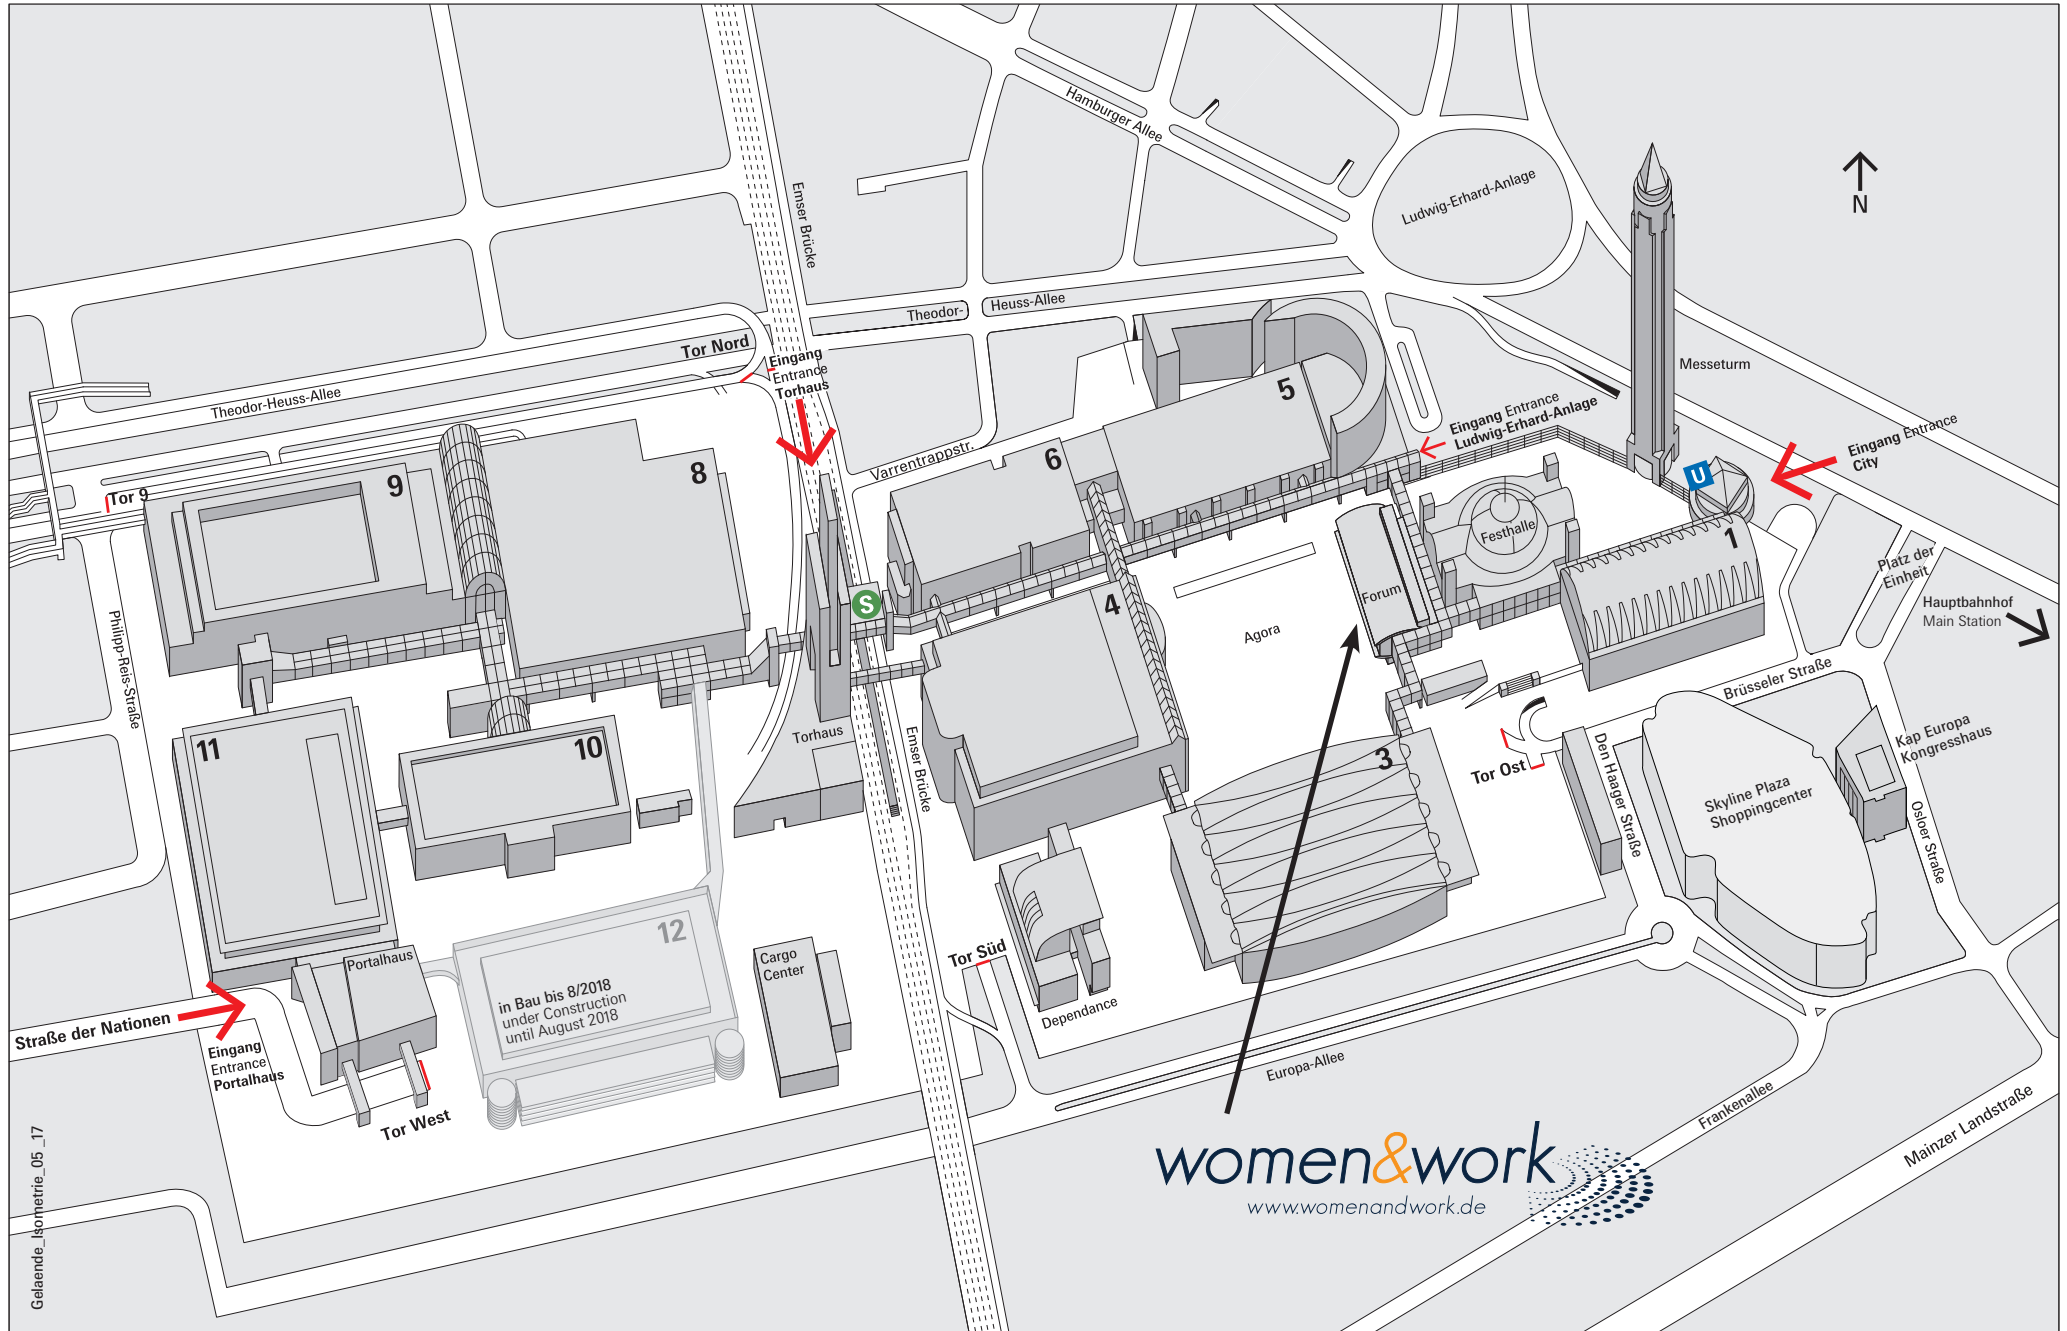

FORUM Messe Frankfurt
Ludwig-Erhard-Anlage 1
60327 Frankfurt am Main

women&work
www.womenandwork.de

Gelaende_isometrie_05_17